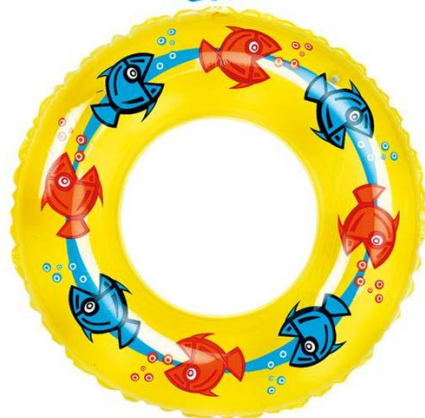

KIDS FISH SWIM RING

CHOI JL 046075 NPF

CARTOON FISH SWIM RING
SIZE: DIA 76CM

PP BAG WITH INSERT CARD SIZE: 20X28CM
MASTER BOX SIZE: 42X38X24CM

100% PVC

83010

FOB LAVAL CDN$720 - 960

0.00

FOB ORIGIN US$

0.00

FOB LAVAL US$

0.00

HTS

DUTY

.0000

ORIGIN

SHANGHAI, CHINA

CONTAINER

QTY

ITEM #	UPC	COLOR	Net Wt.	Gr. Wt.	Cu. Meas.	Pack
83010	0 57076 83010 9	36 YELLOW - 36 BLUE	0.4 Lbs	0.45 Lbs	0.0187	72/1

40 H.C.

125280

40 REG.

0

48' Truck

0

53' Truck

0

20' Container

0

DIMENSIONS

PRODUCT

DIA 30 in

BOX SIZE

INNER: 7.9X11 OUTER: 16.5X15X9.4 in