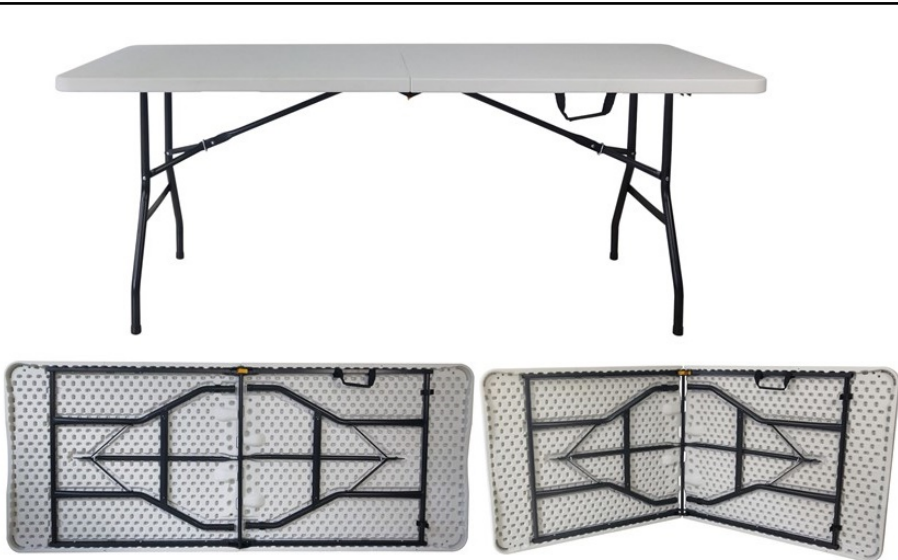

DURA

DURABLE FOLDING RECTANGULAR TABLE 6FT FOLD-IN-HALF

BEIJ EB 2971FH RES N

NIC - 180 FH - RES

6-Foot Fold-In-Half Residential Table
 6'Rect.Fold In Half Table,two pcs Top
 size: 180*74*74cm (70.9*29*29")
 HDPE table top 3.8cm thickness, powder coated steel frame dia.25*1.0mm
 Color: Granite White!

pack 1pc/ctn, box: 94.5*75.5*9cm,

CANADA 2023

The table is 9403.70.90.00, 0% duties

E6464

FOB LAVAL CDN\$

FOB ORIGIN US\$

FOB LAVAL US\$

HTS

DUTY

**ORIGIN
NINGBO, CHINA**

ITEM #	UPC	COLOR	Net Wt.	Gr. Wt.	Cu. Meas.	Pack
E6464	0 57076 06464 1	GRANITE WHITE	22 Lbs	24.2 Lbs	2.062 CuFt	1

CONTAINER QTY

40 H.C.	1140
40 REG.	0
48' Truck	0
53' Truck	0
20' Container	0