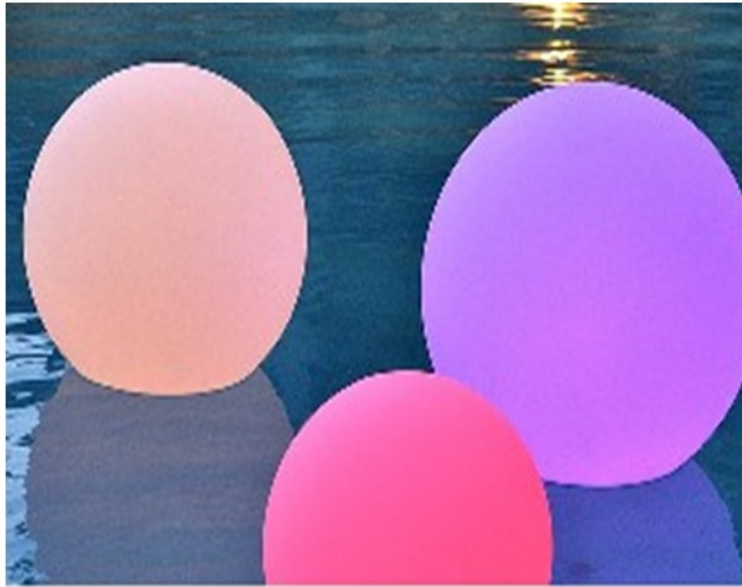

**20' Container**

0

ITEM #	UPC	COLOR	Net Wt.	Gr. Wt.	Cu. Meas.	Pack
LD002	0 57076 88002 9	LED LIGHT	3.30 Lbs	4.84 Lbs	1.7279	1

**DIMENSIONS**

**PRODUCT**

DIA 14 in

**BOX SIZE**

15.25 X 13.75 X 14 in