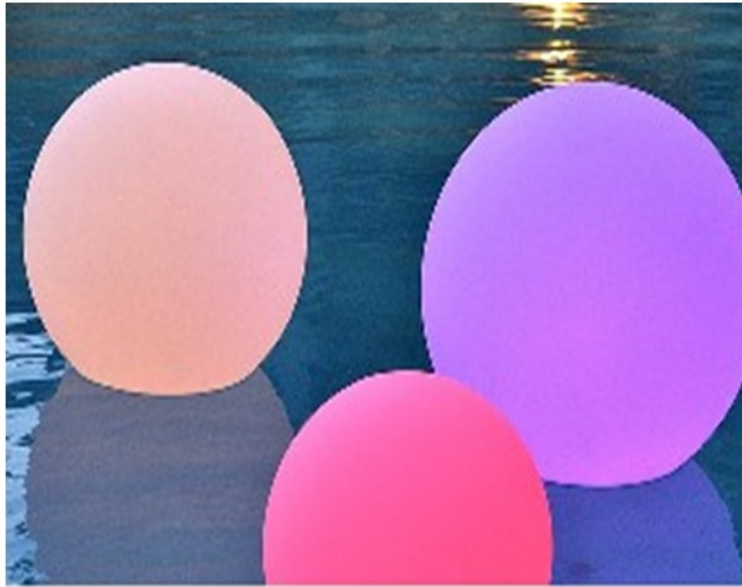

20' Container

0

DIMENSIONS

PRODUCT

DIA 14 in

BOX SIZE

15.25 X 13.75 X 14 in

ITEM #	UPC	COLOR	Net Wt.	Gr. Wt.	Cu. Meas.	Pack
LD002	0 57076 88002 9	LED LIGHT	3.30 Lbs	4.84 Lbs	1.7279	1