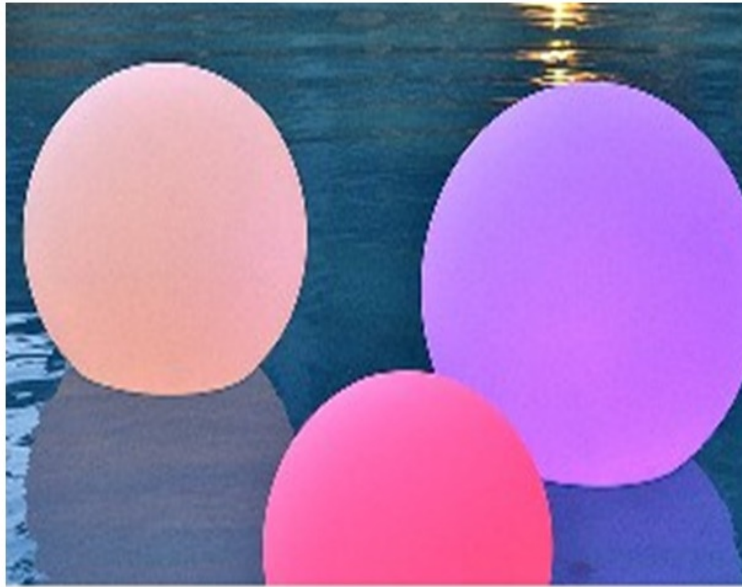

POOL LED LIGHT DIA 14 INCH

BEIJ SW SP035
D35cm led ball
1. Li Battery: 3.7V 2400mA
2. charging time: 4-6h
3. Working time: 8-12h
4. charger: 7.5V 0.6A
5. 4pcs Warm White SMD + 12pcs RGB SMD
6. Control: bottom button/mode switches with remote
7. Waterproof IP68
8. Material: White PE with UV resistant
9. can be used outdoor
including 1. Induction charging base, 2. Adapter, 3. Remote controller

Pack: 1pc/carton, box: 39x35x36cm, 1.50/2.20kg

HTS CDN: 8539.50.00.00 DUTY FREE
HTS US: 8539.50.00.90 DUTY 2% + 25%

LD002

FOB LAVAL CDN$677 - 527

0.00

FOB ORIGIN US$

0.00

FOB LAVAL US$

0.00

HTS

DUTY

.0000

ORIGIN

YANTIAN, CHINA

CONTAINER

QTY

40 H.C.

1360

40 REG.

0

48' Truck

0

53' Truck

0

20' Container

0

ITEM #	UPC	COLOR	Net Wt.	Gr. Wt.	Cu. Meas.	Pack
LD002	0 57076 88002 9	LED LIGHT	3.30 Lbs	4.84 Lbs	1.7279	1

DIMENSIONS

PRODUCT

DIA 14 in

BOX SIZE

15.25 X 13.75 X 14 in