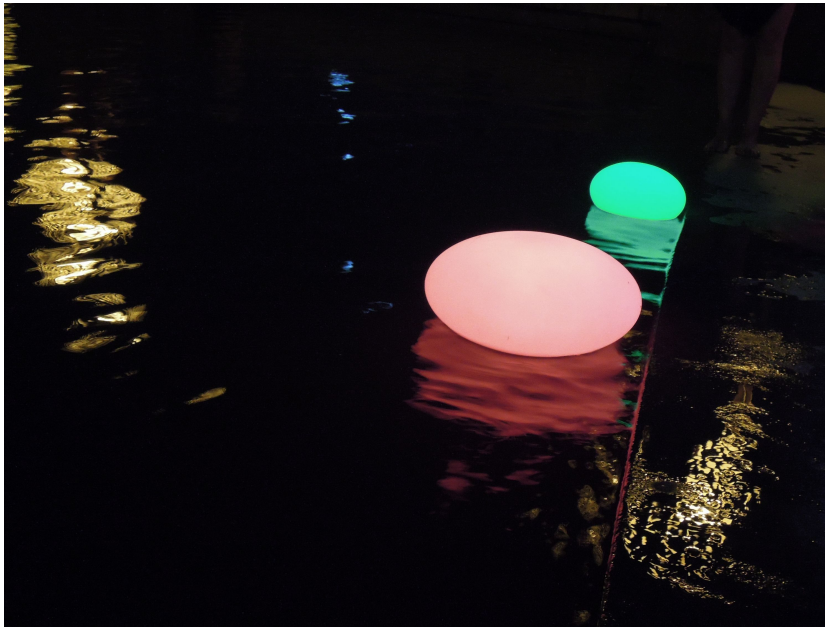

STONE LED LIGHT 16 X 8 INCH

BEIJ SW PL005
D40*H20cm led pool light
1. Li Battery: 3.7V 2400mA
2. charging time: 4-6h
3. Working time: 8-12h
4. charger: 7.5V 0.6A
5. 4pcs Warm White SMD + 12pcs RGB SMD
6. Control: bottom button/mode switches with remote
7. Waterproof IP68
8. Material: White PE with UV resistant
9. can be used outdoor
Including: 1. Induction charging base, 2. Adapter, 3. Remote controller

Pack: 1pc/carton, box: 44.5x41x21.5cm, 1.90/2.60kg

HTS CDN: 8539.50.00.00 DUTY FREE
HTS US: 8539.50.00.90 DUTY 2% + 25%

LD004

FOB LAVAL CDN$3000 - 2250

0.00

FOB ORIGIN US$

0.00

FOB LAVAL US$

0.00

HTS

DUTY

.0000

ORIGIN

YANTIAN, CHINA

CONTAINER

QTY

40 H.C.

1730

40 REG.

0

48' Truck

0

53' Truck

0

20' Container

0

DIMENSIONS

PRODUCT

16 X 8 in

BOX SIZE

17.5 X 16 X 8.5 in